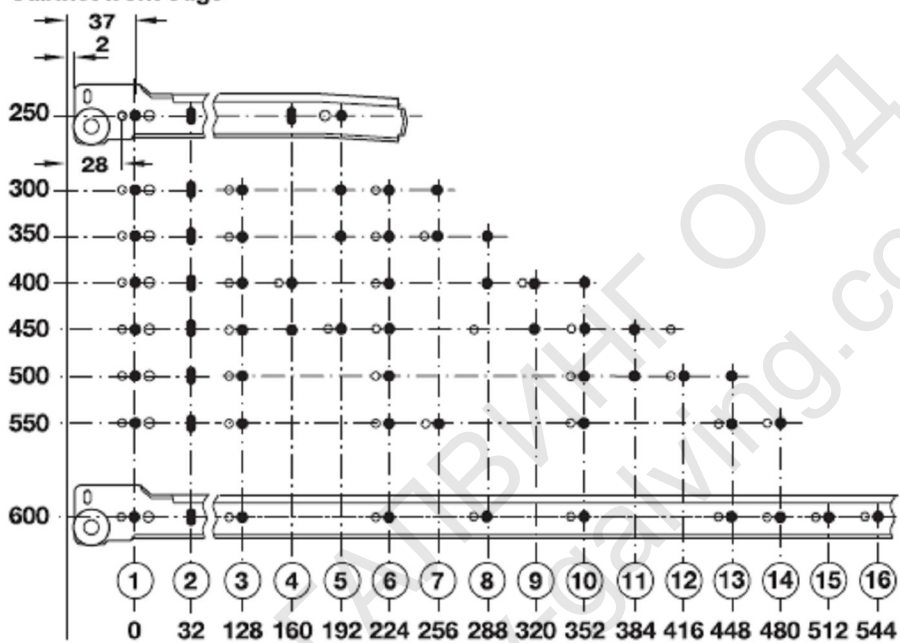

Drilling pattern

Cabinet front edge

Installation